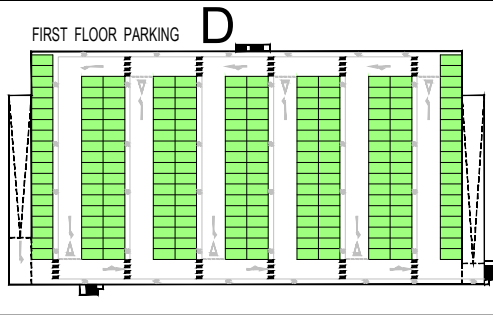

**MAIDSTONE HOSPITAL SITE**

**CAR PARKS**

ZONE	No. OF SPACES
Visitors	A Pay on Foot (293) + Disabled (16)
	B Oncology Pay on Foot (30) + Disabled (10) + Electrical charge (2)
	E Pay on Foot (51) + Disabled (8)
	G Renal Visitors (13) + Disabled (2)
Staff Permitted	C Staff Front (213)
	D Staff Rear - Ground (655) + Disabled (1) + Electrical Charge (2)
	D Staff Rear - Elevated (208)
	F Staff Priority (118) + Disabled (5) + Electrical Charge (4)
	Trust Pool Cars Only (2)
	Contractors & Deliveries Only (5)
Others	Others (18) + Disabled (3) + Electrical Charge (6)
	Birth Centre (11) + Disabled (2)
	KMOC (5) + Disabled (4)
	Drop Off
	Total Marked Spaces excluding Drop Off (1687)

PE Pay Station x 4

Total Site Area - 16.429 Ha